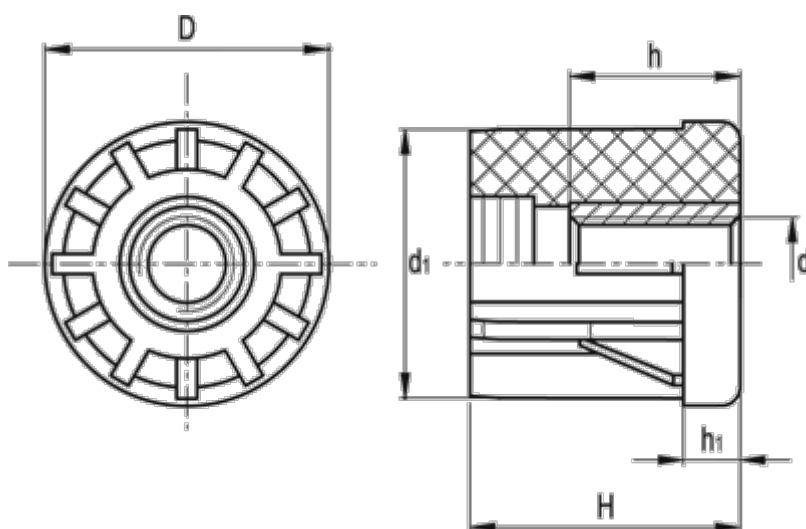

Data Sheet

Article number: 2310320295
Description: E+G Round end-cap
NDX.T-38x2.5-M16

Measures

d	= M16	Tube wall thickness = 2.5
D	= 38	Weight (g) = 34
d1	= 33.0	
h	= 15	
H	= 38	
h1	= 8	
Internal tube size	= 33.0	
Outer tube size	= 38.0	